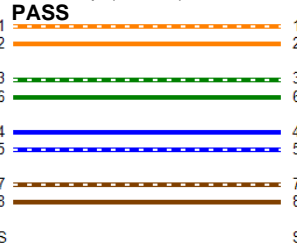

Main Adapter: DSX-PC6A

Remote Adapter: DSX-PC6A

Length (m)	[Pair 12]	2.2
Prop. Delay (ns)	[Pair 45]	12
Delay Skew (ns)	[Pair 36]	1
Resistance (ohms)	[Pair 36]	0.43

Wire Map (T568B)

Worst Case Margin Worst Case Value